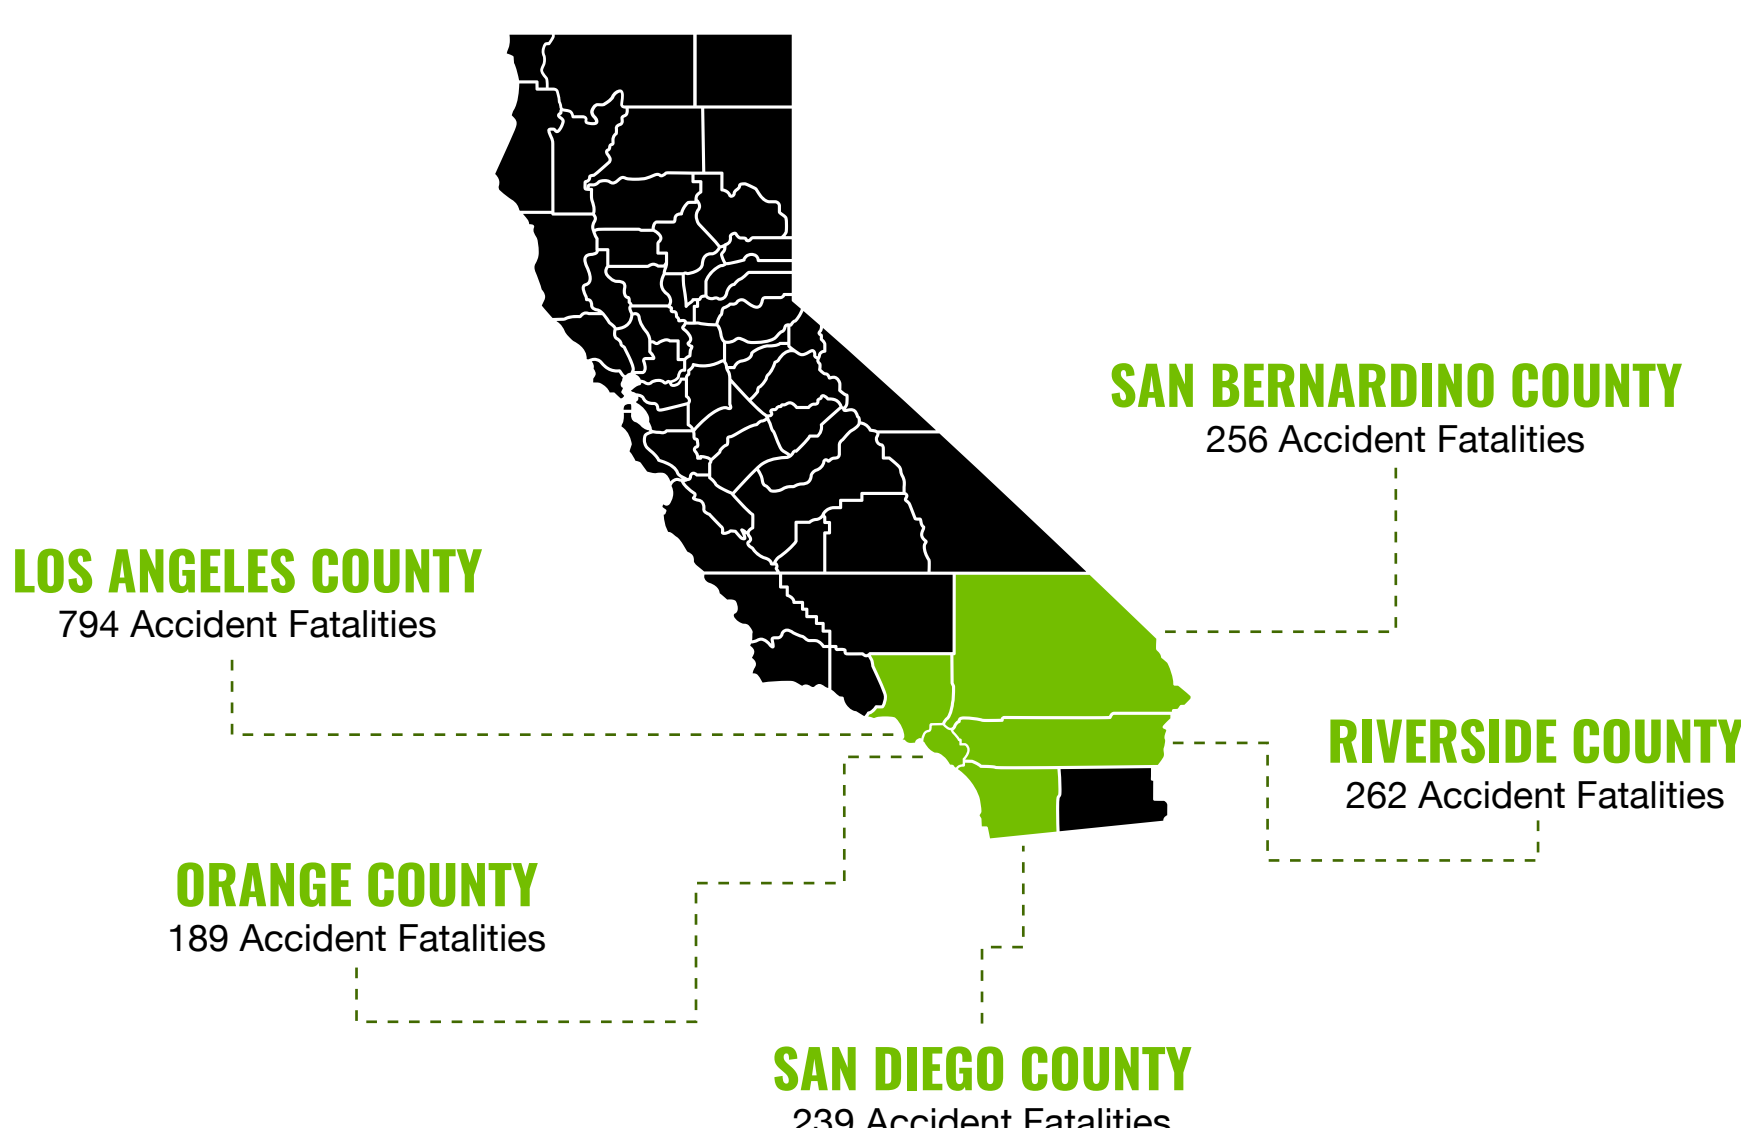

CAR ACCIDENTS

THE INFOGRAPHIC

GENERAL STATISTICS ON CALIFORNIA CAR ACCIDENTS IN 2016

There were **3,623 FATAL TRAFFIC ACCIDENTS**

A CLOSER LOOK AT FATAL TRAFFIC ACCIDENTS IN CALIFORNIA

CALIFORNIA CAR ACCIDENTS AND ALCOHOL

CALIFORNIA'S TOP FIVE MOST DANGEROUS COUNTIES FOR DRIVERS

California's top five **MOST DANGEROUS** counties for drivers are located in Southern California.

If you have been in an accident in any of the counties located above, contact a car accident attorney in Irvine today: