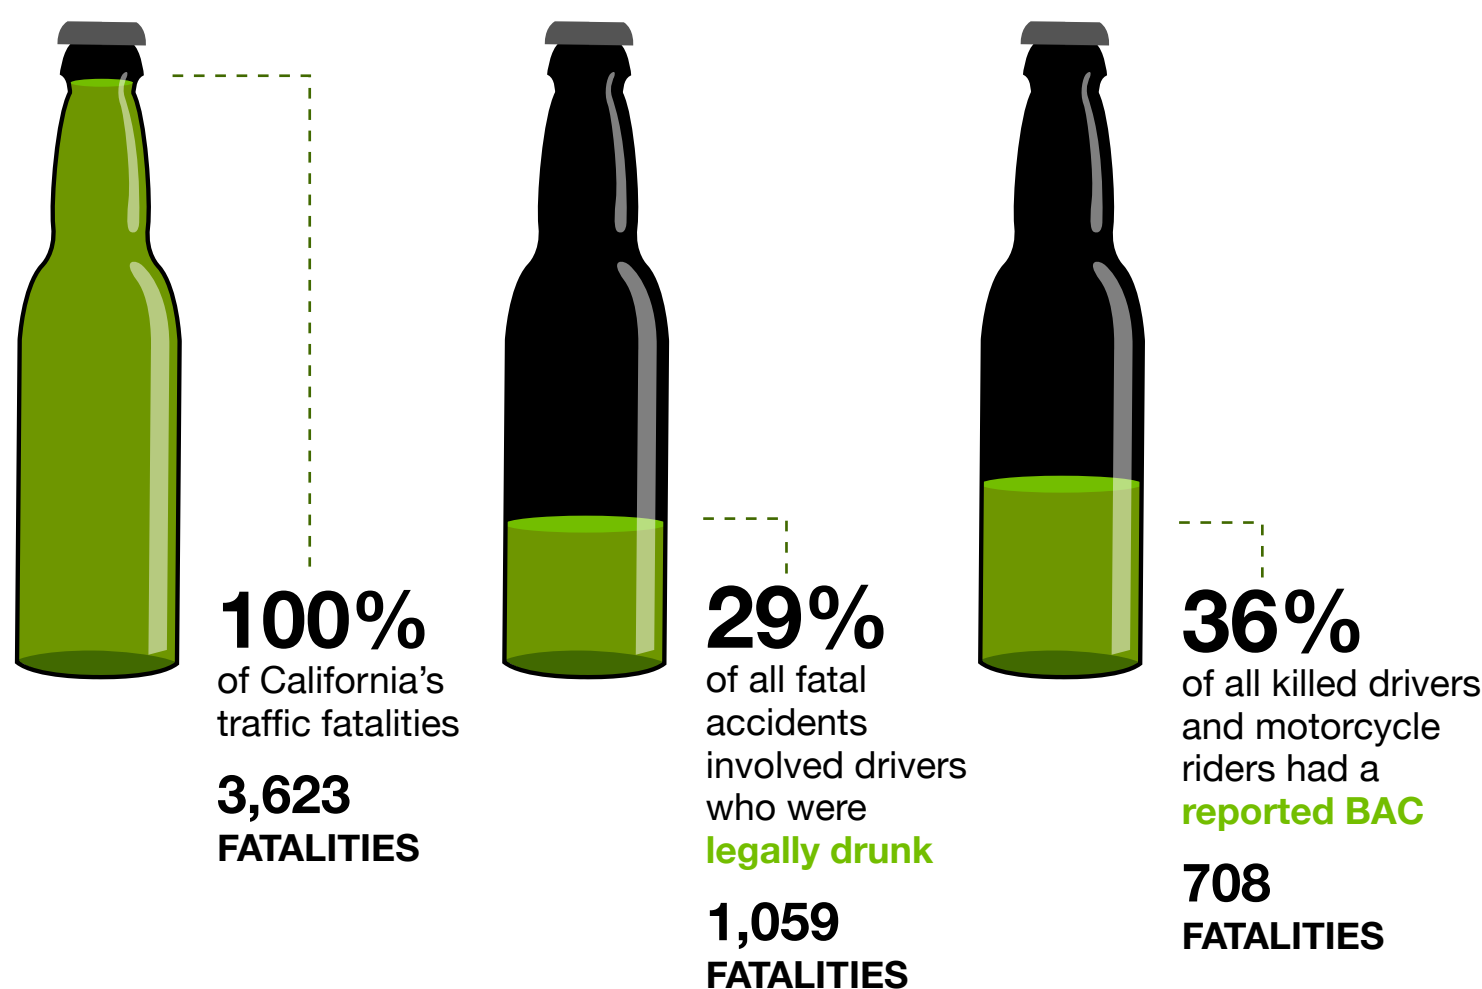

CAR ACCIDENTS

THE INFOGRAPHIC

GENERAL STATISTICS ON CALIFORNIA CAR ACCIDENTS IN 2016

There were **3,623 FATAL TRAFFIC ACCIDENTS**

A CLOSER LOOK AT FATAL TRAFFIC ACCIDENTS IN CALIFORNIA

CALIFORNIA CAR ACCIDENTS AND ALCOHOL

CALIFORNIA'S TOP FIVE MOST DANGEROUS COUNTIES FOR DRIVERS

California's top five **MOST DANGEROUS** counties for drivers are located in Southern California.

If you have been in an accident in any of the counties located above, contact a car accident attorney in Irvine today: