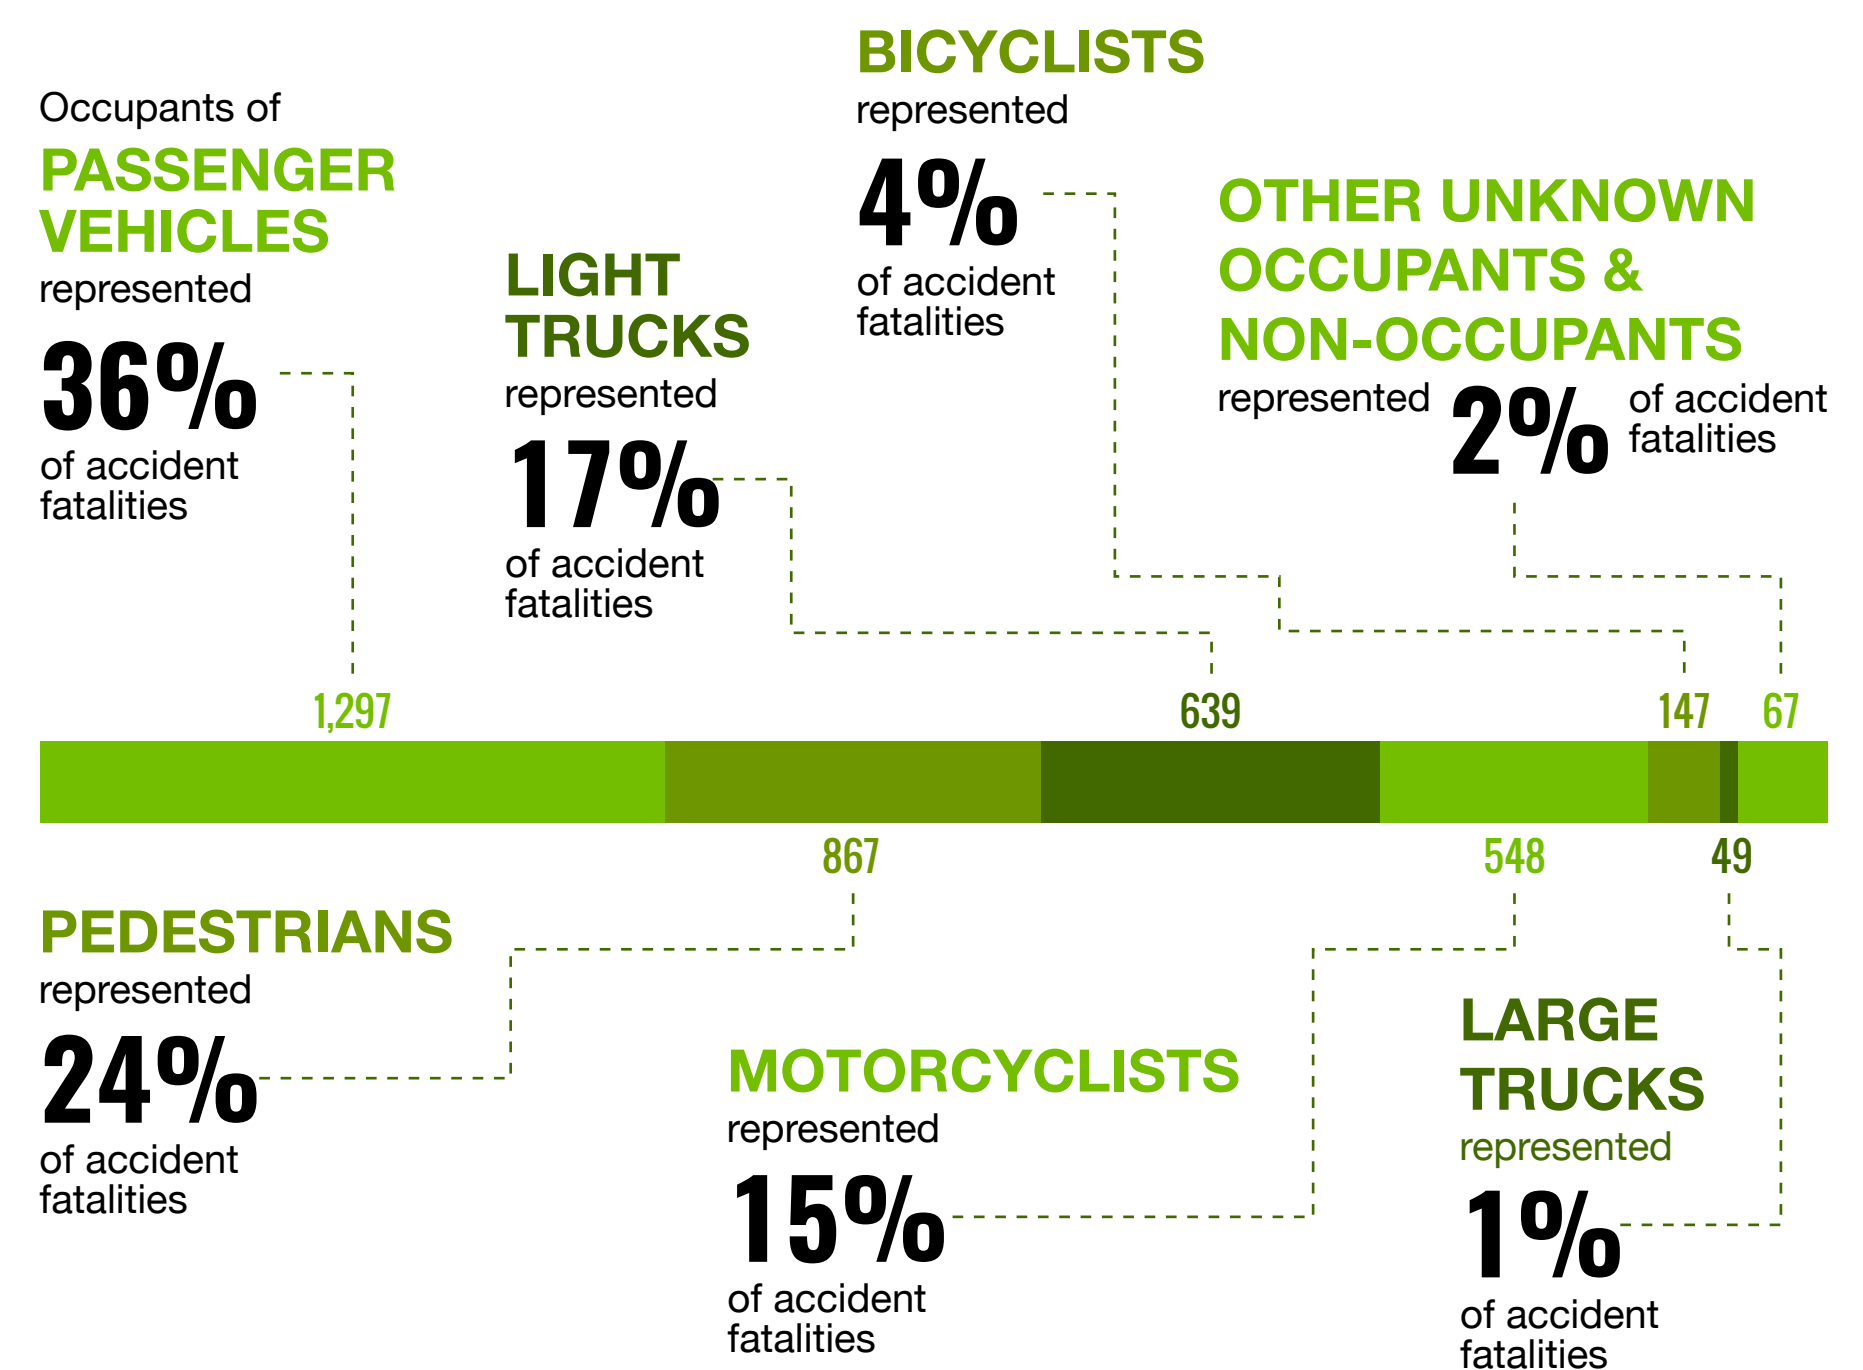

CAR ACCIDENTS

THE INFOGRAPHIC

GENERAL STATISTICS ON CALIFORNIA CAR ACCIDENTS IN 2016

There were **3,623 FATAL TRAFFIC ACCIDENTS**

A CLOSER LOOK AT FATAL TRAFFIC ACCIDENTS IN CALIFORNIA

CALIFORNIA CAR ACCIDENTS AND ALCOHOL

CALIFORNIA'S TOP FIVE MOST DANGEROUS COUNTIES FOR DRIVERS

California's top five **MOST DANGEROUS** counties for drivers are located in Southern California.

If you have been in an accident in any of the counties located above, contact a car accident attorney in Irvine today: