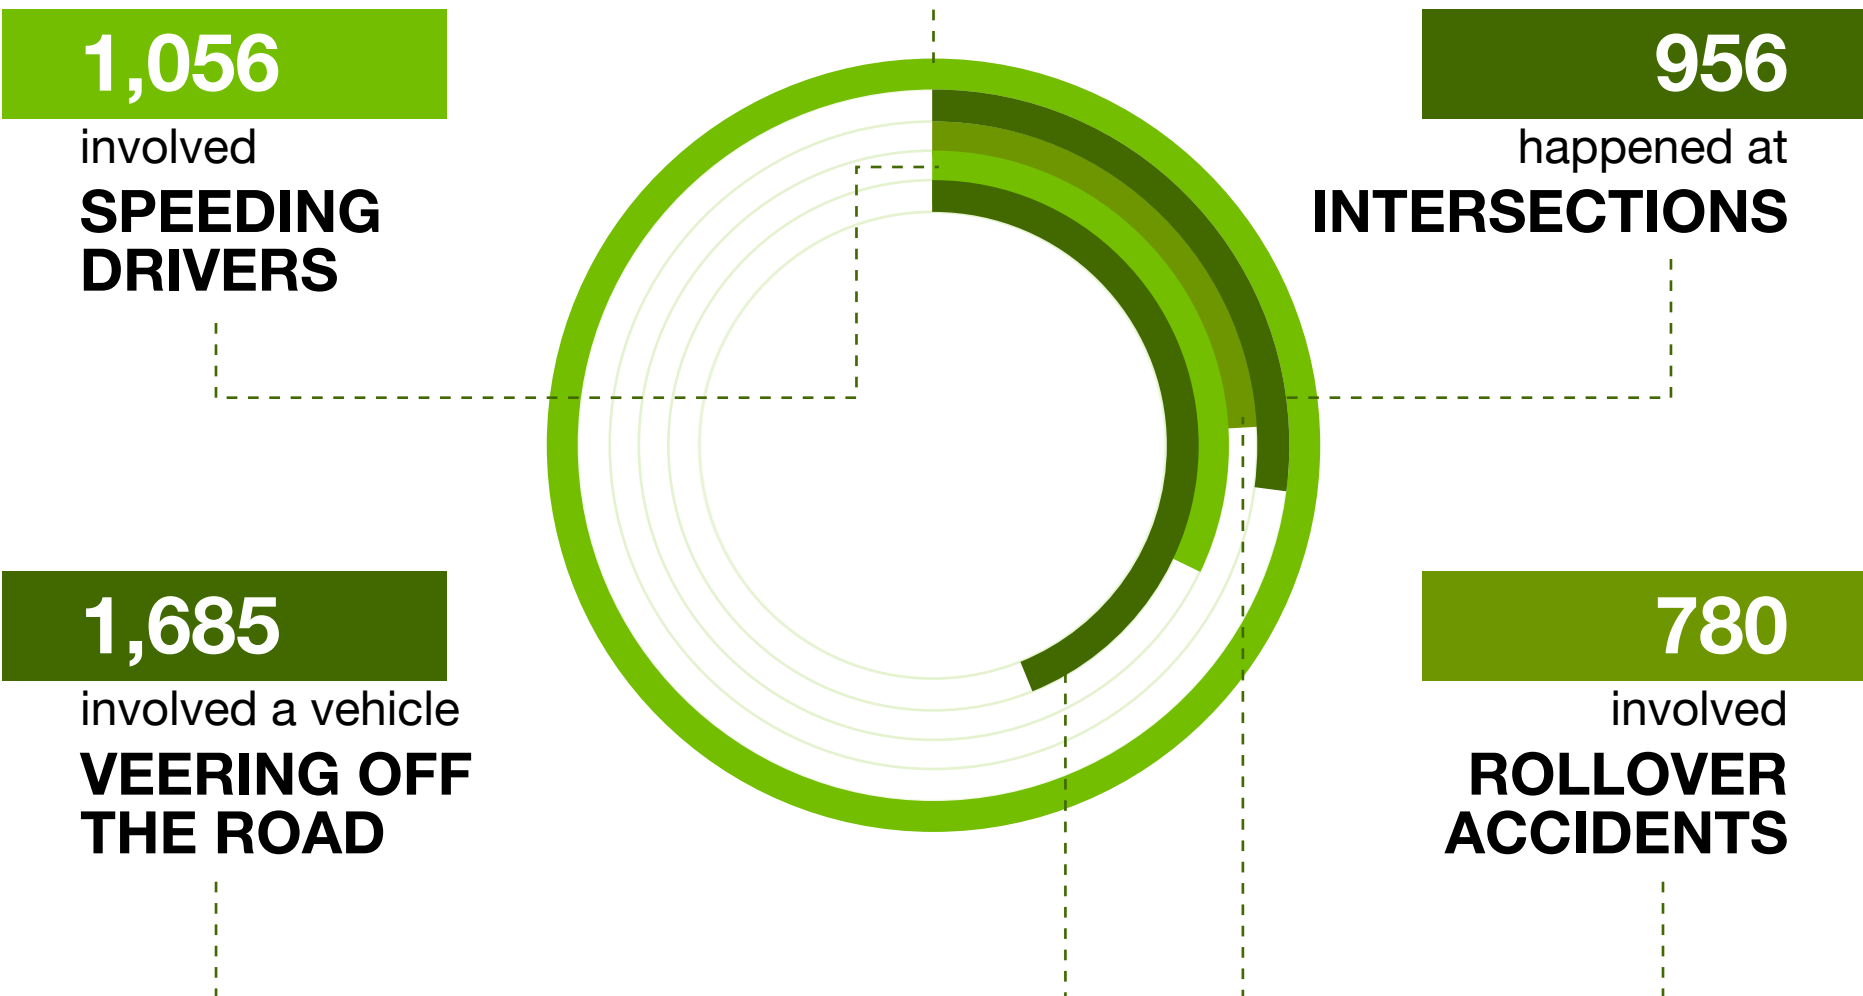

CAR ACCIDENTS

THE INFOGRAPHIC

GENERAL STATISTICS ON CALIFORNIA CAR ACCIDENTS IN 2016

There were **3,623 FATAL TRAFFIC ACCIDENTS**

A CLOSER LOOK AT FATAL TRAFFIC ACCIDENTS IN CALIFORNIA

CALIFORNIA CAR ACCIDENTS AND ALCOHOL

CALIFORNIA'S TOP FIVE MOST DANGEROUS COUNTIES FOR DRIVERS

California's top five **MOST DANGEROUS** counties for drivers are located in Southern California.

If you have been in an accident in any of the counties located above, contact a car accident attorney in Irvine today: